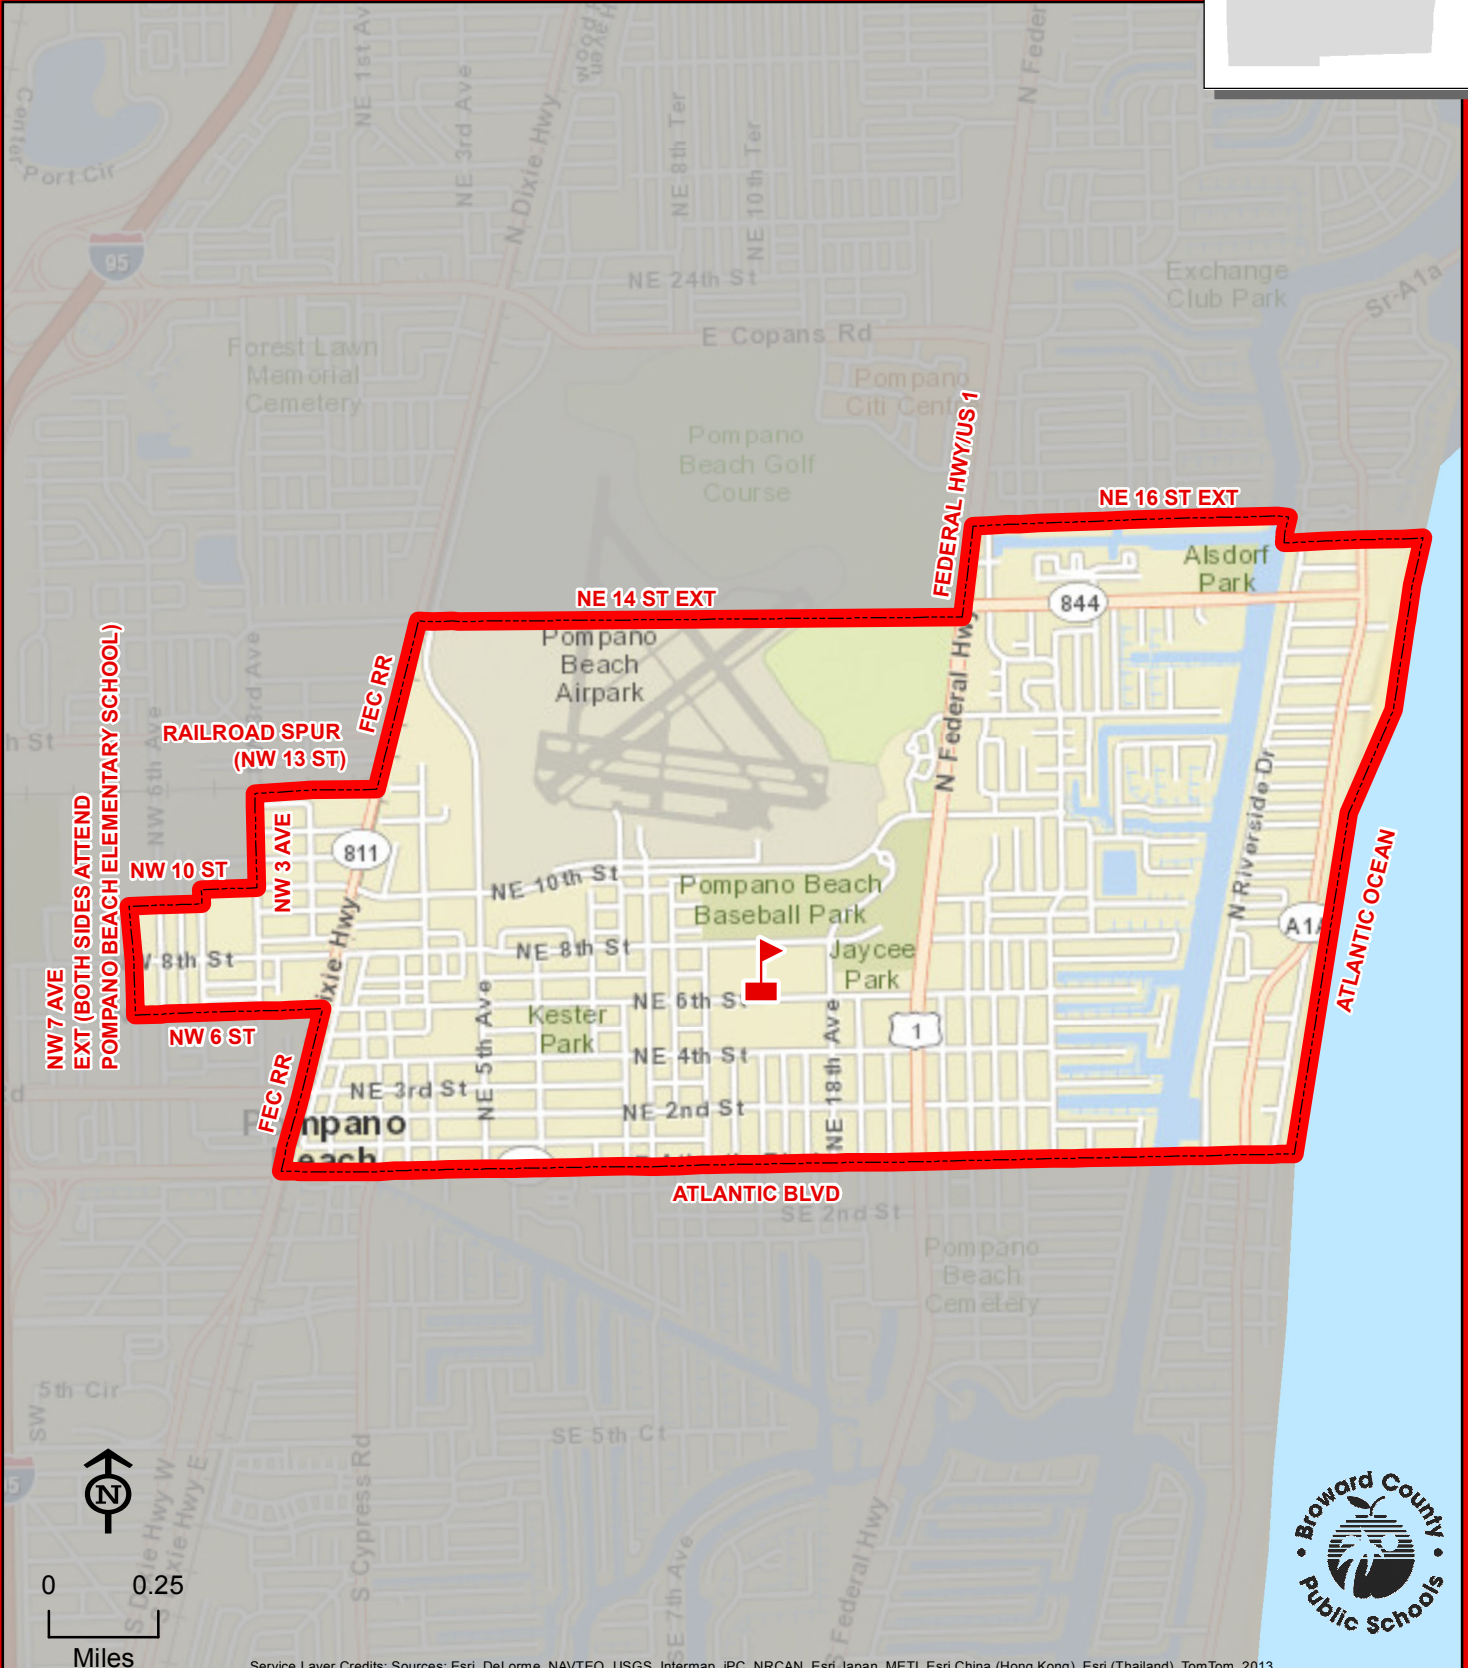

POMPANO BEACH ELEMENTARY SCHOOL

700 NE 13 AVENUE
POMPANO BEACH, FLORIDA 33060
754-322-8050

POMPANO BEACH

Service Layer Credits: Sources: Esri, DeLorme, NAVTEQ, USGS, Intermap, iPC, NRCAN, Esri Japan, METI, Esri China (Hong Kong), Esri (Thailand), TomTom, 2013

THIS MAP IS FOR CONCEPTUAL PURPOSES ONLY AND SHOULD NOT BE USED FOR LEGAL BOUNDARY DETERMINATIONS